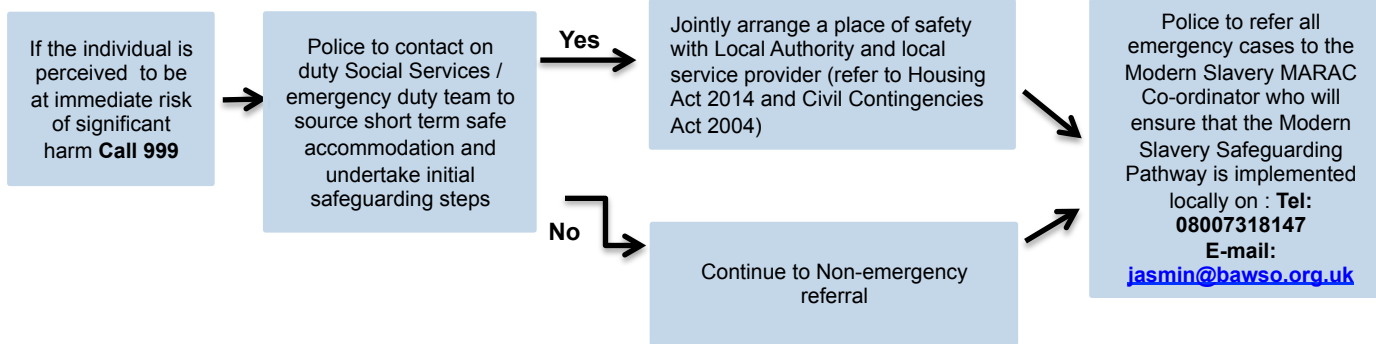

# Wales Modern Slavery Safeguarding Pathway

Version SC1/2021

First Responder Procedures

[www.gov.uk/guidance/report-modern-slavery-as-a-first-responder](http://www.gov.uk/guidance/report-modern-slavery-as-a-first-responder)

Wales Safeguarding Procedures

[www.safeguarding.wales](http://www.safeguarding.wales)

Emergency

Adult Non-emergency Referral

Contact the **Modern Slavery Helpline** to report anything suspicious, seek assistance or seek advice: