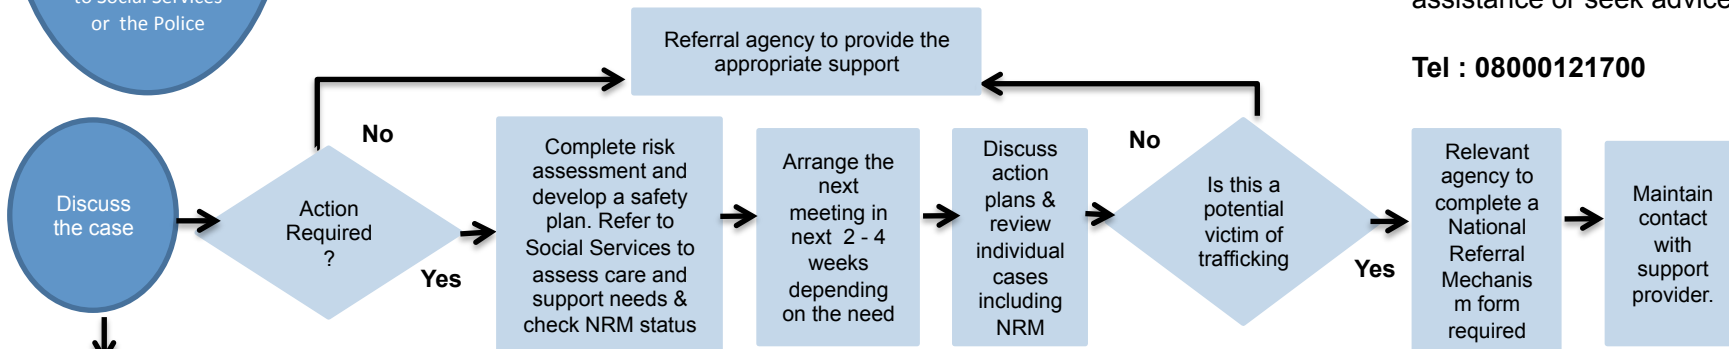

Contact the **Modern Slavery Helpline** to report anything suspicious, seek assistance or seek advice:

Tel : 08000121700

Adult Modern Slavery MARAC